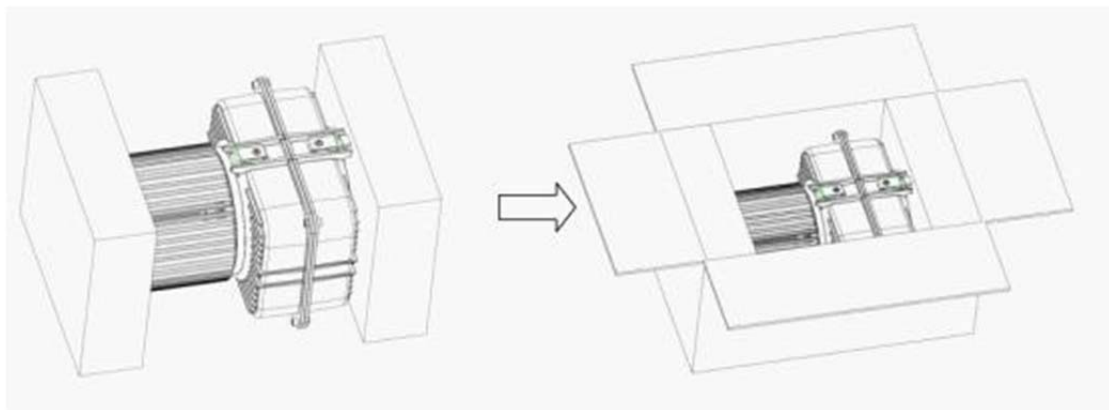

NEW!

LED Hibay120w.45° With Meanwell HLG-120H

Full range Up to 305V. With Meanwell HLG-120 TYPE A

- Input voltage: 90-305V AC
- working frequency: 50-60HZ
- Power Consumption: 122.4W.
- LED Spec: **COB EPISTAR 35mil**
- Total lumens: 8500-9000 lm
- CCT:2700-6500k
- CRI:>75
- Angle Beam: 45°
- Housing material: Alloy Aluminium
- Color: silver
- LED working life: 30000-50000 hrs
- IP Rate:IP65
- High Efficiency Up to 93.5%

Illumination Distance/illuminance/Irradiated Area

Power Consumption : 120w

LED Source : 100w

Angle= 45 Angle Beam

Height	E Max.	Diameter
4m	631 Lx	Ø 7.5m
6m	280 Lx	Ø 11m
8m	157 Lx	Ø 14.5m
10m	100 Lx	Ø 18m
12m	70 Lx	Ø 21.5m